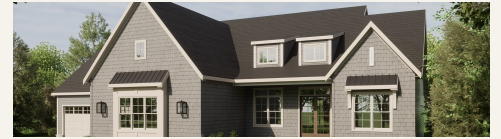

CALIBER  
HOMES

# 5807 NE SHERMAN COURT

\$915,000

5807 NE SHERMAN  
COURT, ANKENY,  
IA 50021

5 BEDROOMS

1 FULL, 2 THREE-  
QUARTER  
BATHROOMS

2,097 SF

0.319 ACRES

This stunning Coastal inspired ranch offers spacious and thoughtfully designed living, with 3 bedrooms on the main level and 2 additional bedrooms in the finished lower level. The family room is centered around a cozy fireplace illuminated by natural light from large Pella windows. The kitchen is a showpiece, featuring high-end chef's appliances, quartz countertops, and a large island, well placed custom hood, along with a custom walk-in pantry offering both storage and style. Step out onto the covered patio to enjoy seamless indoor-outdoor living, ideal for relaxing or entertaining. Practicality meets design with a spacious mudroom, complete with built-in lockers, conveniently located off the oversized garage. A separate laundry room with a sink is perfectly placed near the garage entry, adding to the home's functional flow. The primary suite is a luxurious retreat, boasting a fully customized tile shower, dual vanities, and an expansive walk-in closet. The 2 spare...