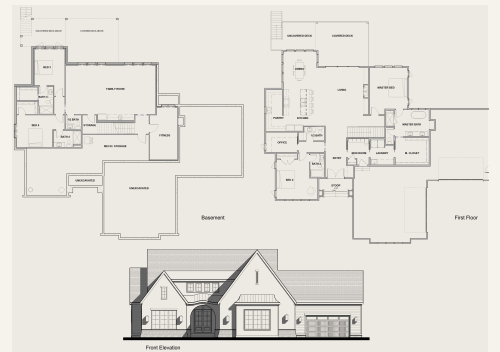

4643 CARTIER AVE

 4643 CARTIER AVE,
AMES, IA 50014

 4 BEDROOMS

 4 FULL, 2 HALF
BATHROOMS

More details coming soon!

mapbox

© Mapbox © OpenStreetMap Improve this map