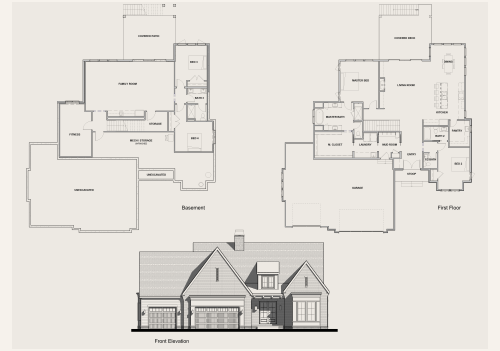

18241 BAXTER PLACE

 18241 BAXTER
PLACE, CLIVE,
IA 50325

 4 BEDROOMS

 4 FULL
BATHROOMS

More details coming soon!

mapbox

© Mapbox © OpenStreetMap Improve this map