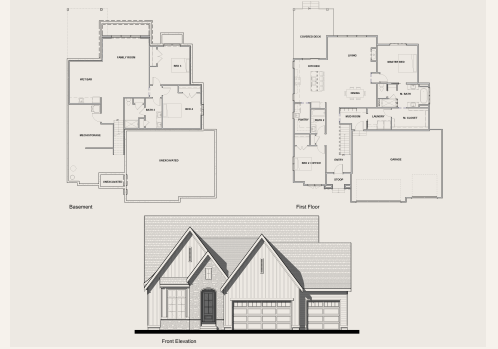

CALIBER
HOMES

14601 PERSIMMON DRIVE

14601 PERSIMMON
DRIVE, URBANDALE,
IA 50323

4 BEDROOMS

3 FULL BATHROOMS

More details coming soon!

mapbox

© Mapbox © OpenStreetMap Improve this map