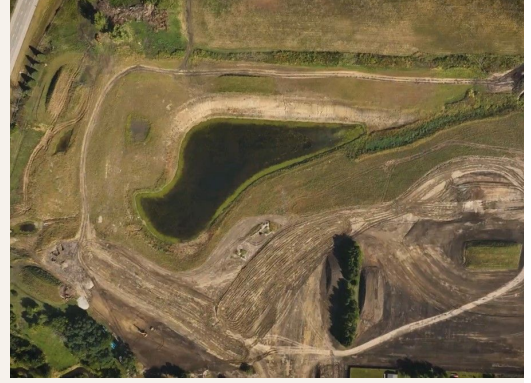

CALIBER
HOMES