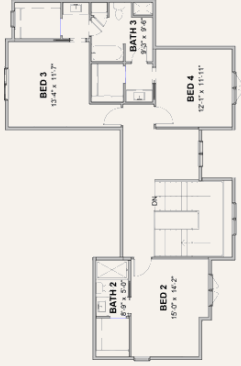

CALIBER
HOMES

STONEGATE

4,918 SF

6 BEDROOMS

6 BATHROOMS

1.5 STORIES

European Farmhouse charm with stately elegance. With stone facades and steeply pitched roofs reminiscent of classic cottages, this plan offers a unique architectural style and exudes a charming and timeless appeal.

Basement

First Floor

Second Floor

Front Elevation