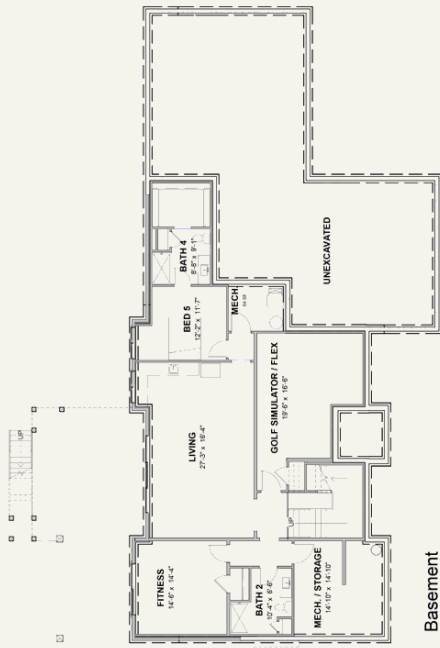

CALIBER
HOMES

STONEGATE

4,918 SF

6 BEDROOMS

6 BATHROOMS

1.5 STORIES

European Farmhouse charm with stately elegance. With stone facades and steeply pitched roofs reminiscent of classic cottages, this plan offers a unique architectural style and exudes a charming and timeless appeal.

Basement

First Floor

Second Floor

Front Elevation