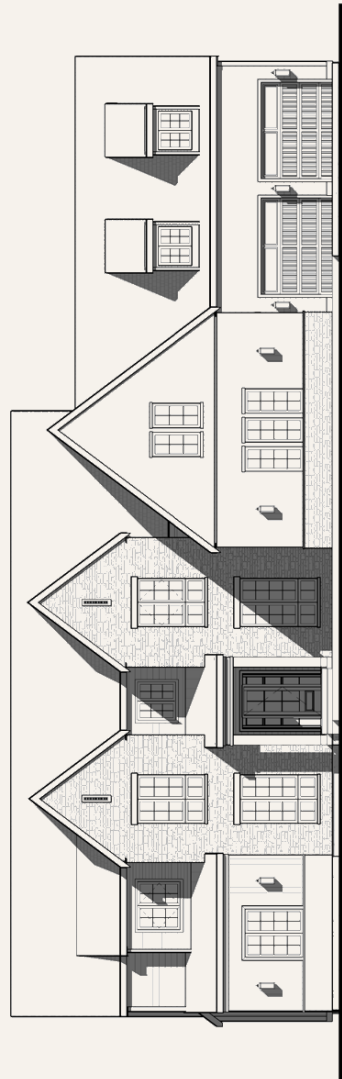

CALIBER
HOMES

STONEGATE

4,918 SF

6 BEDROOMS

6 BATHROOMS

1.5 STORIES

European Farmhouse charm with stately elegance. With stone facades and steeply pitched roofs reminiscent of classic cottages, this plan offers a unique architectural style and exudes a charming and timeless appeal.

Basement

First Floor

Second Floor

Front Elevation