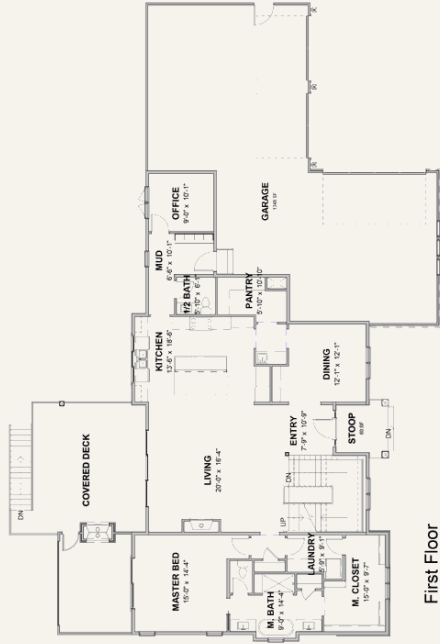

CALIBER
HOMES

STONEGATE

4,918 SF

6 BEDROOMS

6 BATHROOMS

1.5 STORIES

European Farmhouse charm with stately elegance. With stone facades and steeply pitched roofs reminiscent of classic cottages, this plan offers a unique architectural style and exudes a charming and timeless appeal.

Basement

First Floor

Second Floor

Front Elevation