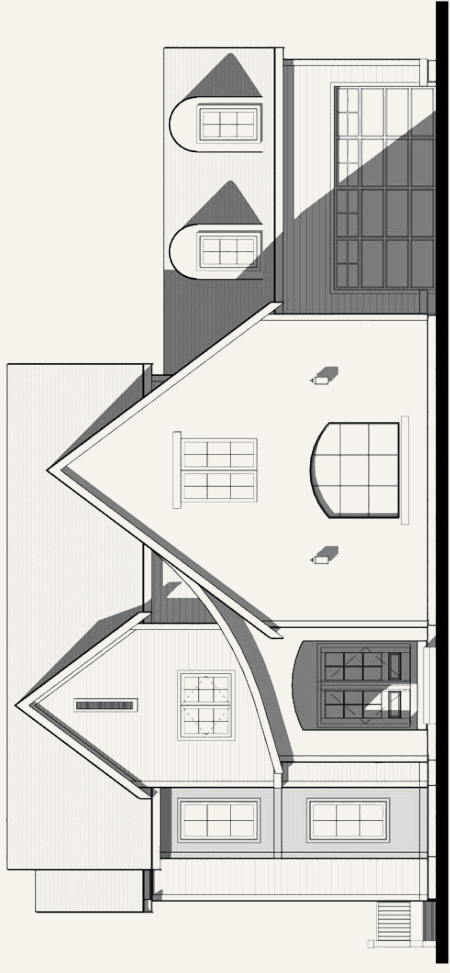

CALIBER
HOMES

HAZELTINE

4,298 SF

5 BEDROOMS

4.5 BATHROOMS

2 STORY

Characteristic curving lines capture the essence of the modern european romantic. Soft swoops, quaint dormers, and arched windows, this home combines old-world elegance with modern functionality.

Front Elevation