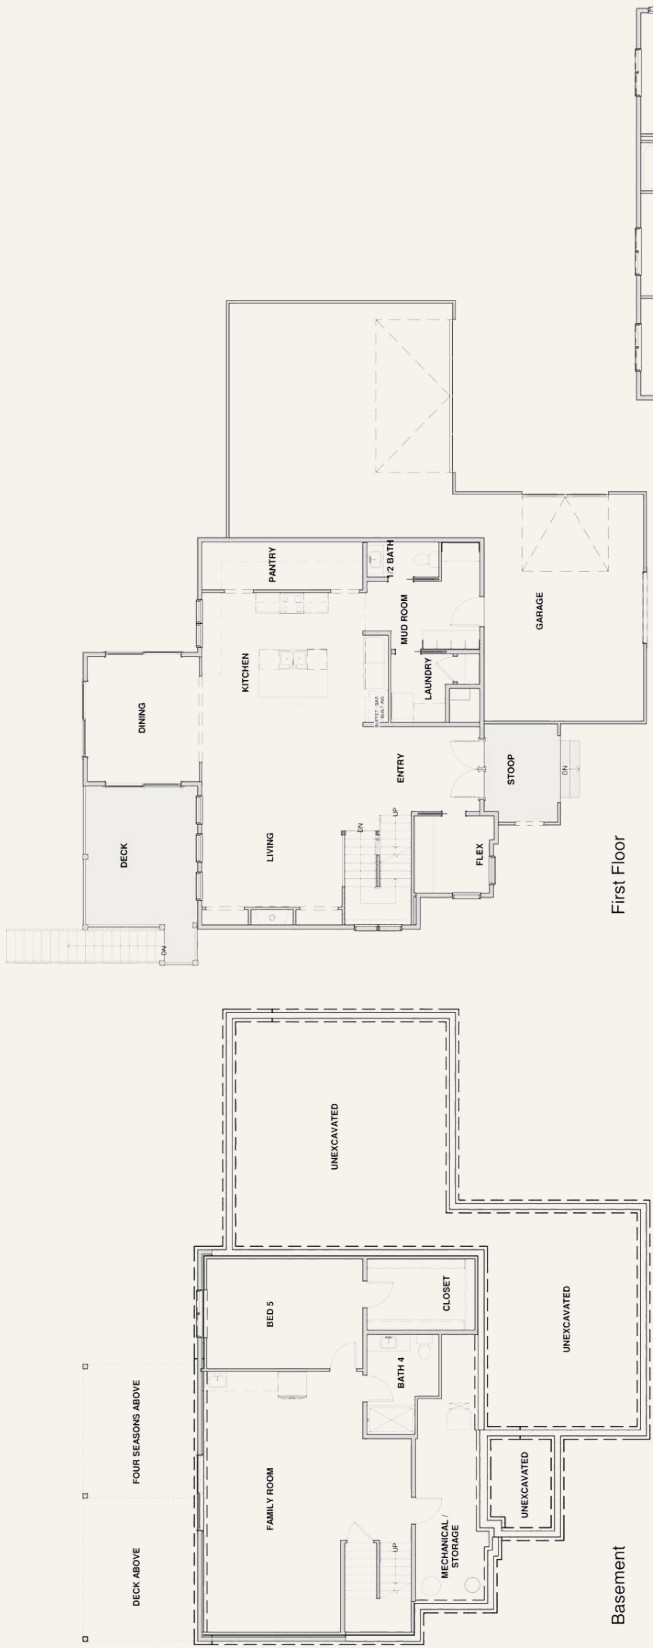

CALIBER
HOMES

HAZELTINE

4,298 SF

5 BEDROOMS

4.5 BATHROOMS

2 STORY

Characteristic curving lines capture the essence of the modern european romantic. Soft swoops, quaint dormers, and arched windows, this home combines old-world elegance with modern functionality.

Front Elevation