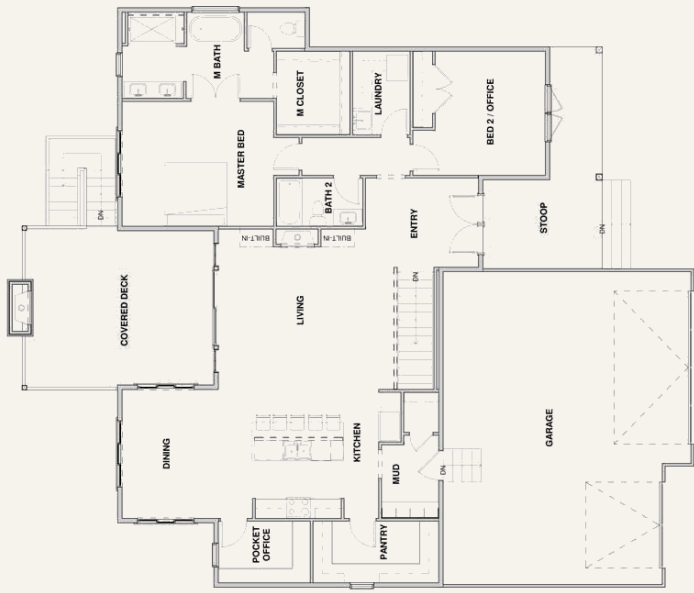

CALIBER
HOMES

CYPRESS

3,639 SF

4 BEDROOMS

4 BATHROOMS

RANCH

Modern Farmhouse showcases a blend of traditional charm and modern sophistication. With elements like board-and-batten siding, metal roofs, and inviting front porches, it combines classic rural appeal with clean, minimalist lines for a fresh and welcoming facade.

First Floor

Basement

Front Elevation