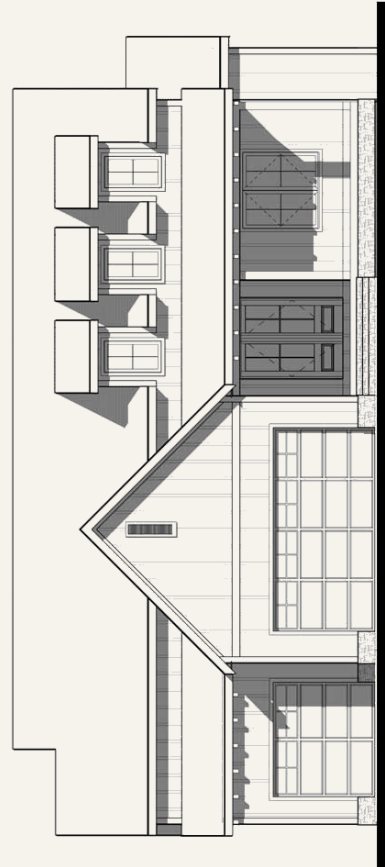

CALIBER
HOMES

CYPRESS

3,639 SF

4 BEDROOMS

4 BATHROOMS

RANCH

Modern Farmhouse showcases a blend of traditional charm and modern sophistication. With elements like board-and-batten siding, metal roofs, and inviting front porches, it combines classic rural appeal with clean, minimalist lines for a fresh and welcoming facade.

First Floor

Basement

Front Elevation