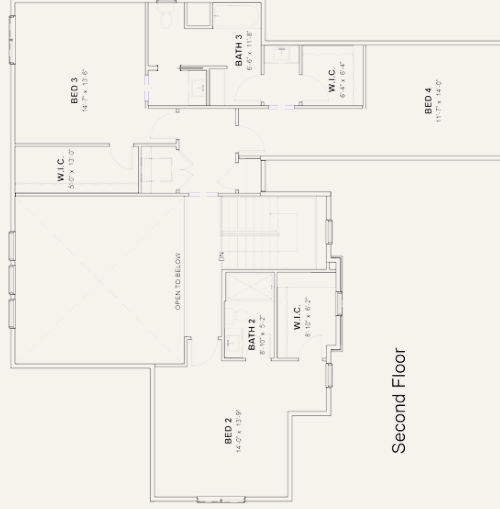

COPPERLEAF

4,196 SF

5 BEDROOMS

4.5 BATHROOMS

1.5 STORIES

Our newest European Romantic 1.5 story showcases a blend of beauty, and dare we say, poise. With rustic brick elements and soft curves on a stately façade, this plan combines the best of contemporary living and old world charm.

COPPERLEAF

First Floor

Basement

Second Floor

Front Elevation