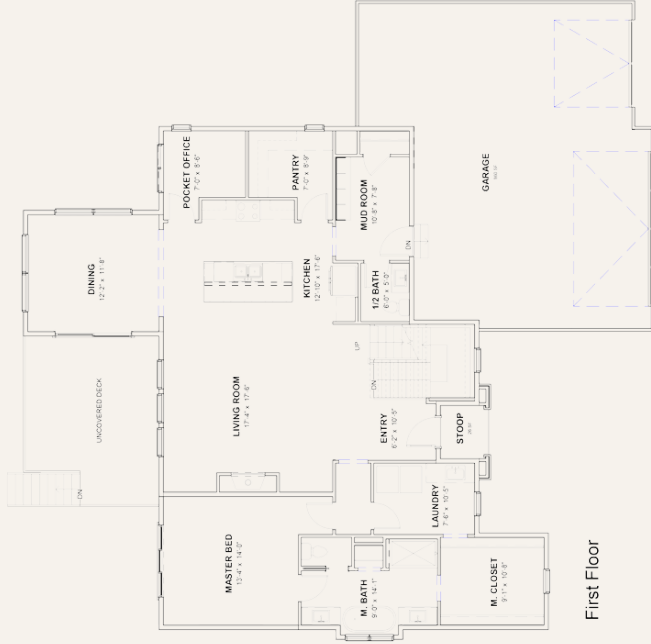

COPPERLEAF

4,196 SF

5 BEDROOMS

4.5 BATHROOMS

1.5 STORIES

Our newest European Romantic 1.5 story showcases a blend of beauty, and dare we say, poise. With rustic brick elements and soft curves on a stately façade, this plan combines the best of contemporary living and old world charm.

COPPERLEAF

First Floor

Basement

Second Floor

Front Elevation