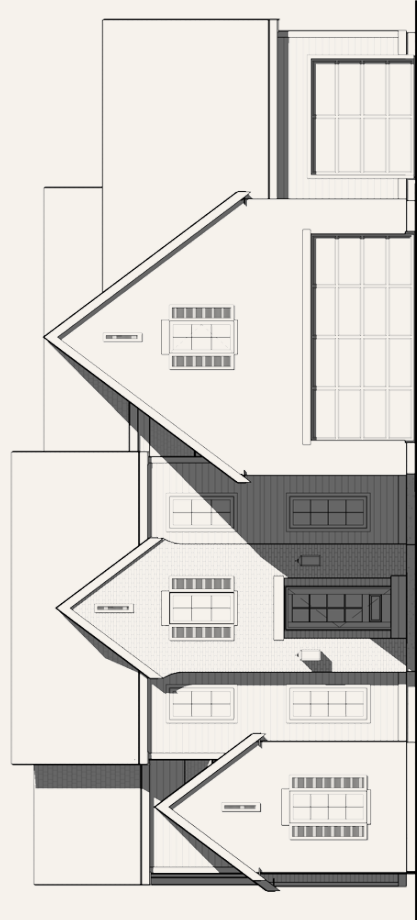

COPPERLEAF

4,196 SF

5 BEDROOMS

4.5 BATHROOMS

1.5 STORIES

Our newest European Romantic 1.5 story showcases a blend of beauty, and dare we say, poise. With rustic brick elements and soft curves on a stately façade, this plan combines the best of contemporary living and old world charm.

COPPERLEAF

First Floor

Basement

Second Floor

Front Elevation