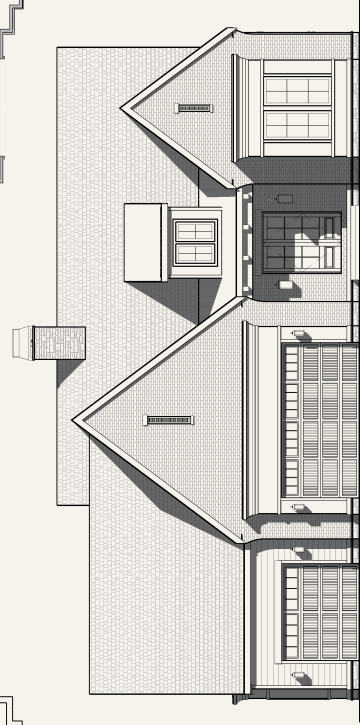

## COLLETON

4,119 SF

4 BEDROOMS

3.5 BATHROOMS

RANCH

Transitional style meets elegance and sophistication in this grand traditional-modern home design. The commanding limestone and brick lends luxury to the stunning curb appeal.

Designed for families who need both space and sophistication, the easy living areas, gourmet kitchen, and thoughtfully designed bedrooms create the perfect setting for upscale entertaining and comfortable everyday living.

Basement

First Floor

Front Elevation