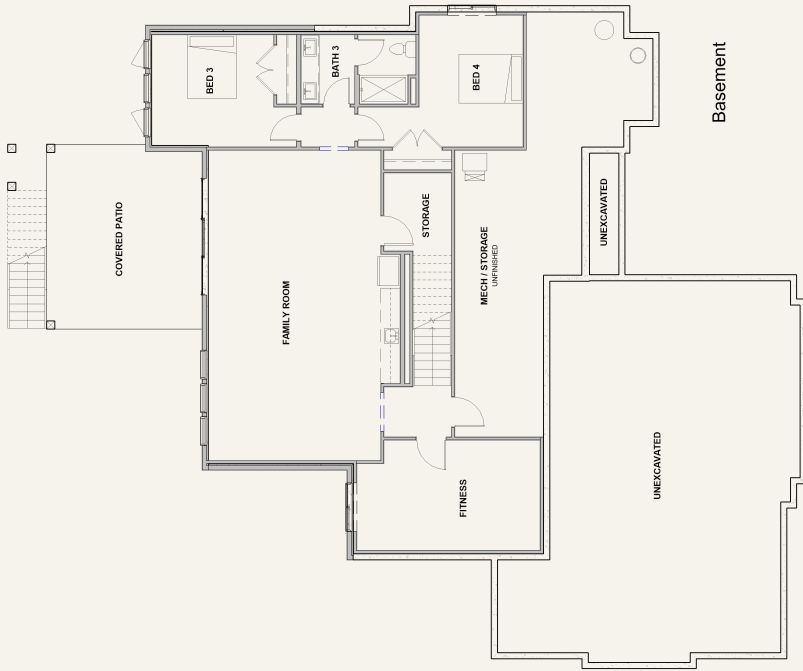

## COLLETON

4,119 SF

4 BEDROOMS

3.5 BATHROOMS

RANCH

Transitional style meets elegance and sophistication in this grand traditional-modern home design. The commanding limestone and brick lends luxury to the stunning curb appeal.

Designed for families who need both space and sophistication, the easy living areas, gourmet kitchen, and thoughtfully designed bedrooms create the perfect setting for upscale entertaining and comfortable everyday living.

Basement

First Floor

Front Elevation