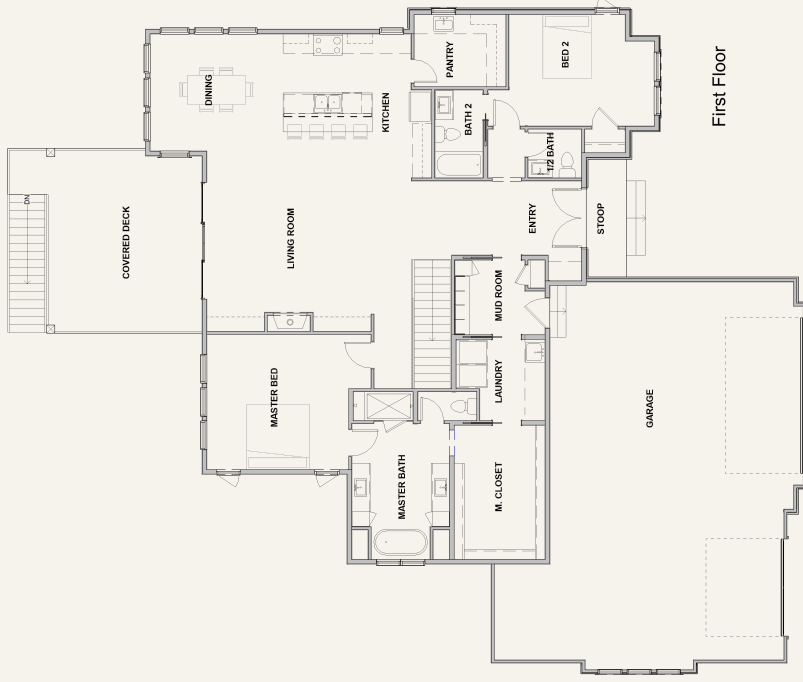

## COLLETON

4,119 SF

4 BEDROOMS

3.5 BATHROOMS

RANCH

Transitional style meets elegance and sophistication in this grand traditional-modern home design. The commanding limestone and brick lends luxury to the stunning curb appeal.

Designed for families who need both space and sophistication, the easy living areas, gourmet kitchen, and thoughtfully designed bedrooms create the perfect setting for upscale entertaining and comfortable everyday living.

Basement

First Floor

Front Elevation